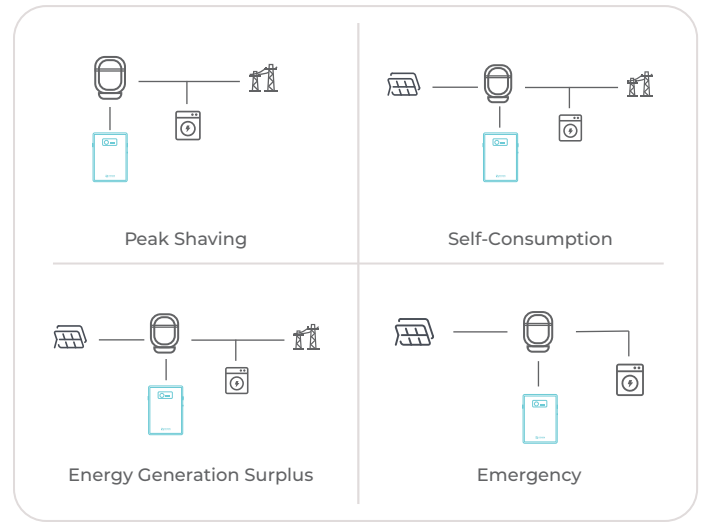

Battery

Battery Chemistry	Lithium Iron Phosphate
Cell Capacity (Ah)	100
Nominal Energy (kWh)	5.12
Default Voltage (V)	51.2
Voltage Range (V)	43.2~59.2
Max. Operation Current (A)	95
Primary Overcurrent Protection (A)	98@10S
Secondary Overcurrent Protection (A)	120@2S
Max. Charging Voltage (V)	58.4
Discharge Cut-off (V)	43.2
Recommended Charging Voltage (V)	56.8

General Parameters

Parallel Capacity	Maximum 32 units
Dimension (W*D*H)	480*170*570mm(18.9*6.7*22.4in)
Net Weight (Approximate)	54kg(119lb)
Storage Conditions	-20°C to 55°C/-4 °F to 131°F (0°C to 35°C/32 °F to 95°F Recommended) Up to 90%RH, non-condensing Initial SoC: 50%
Operating Temperature	Discharge: -20°C to 50°C/-4°F to 122°F Charge: 0°C to 50°C/32°F to 122°F
Cooling	Natural Cooling
Max. Altitude	3000m (9843ft)
Service Life	8000 times
Communication	RS485/CAN/WiFi

System Layout

System Characteristic

BESS Compliances	IEC 62619, UN 38.3, UL1973 [1], CE-RED
Installation Method	Wall Mounting
Installation Scene	Indoor
Enclosure	IP20
Warranty	5 Years + 5 Years^[2]