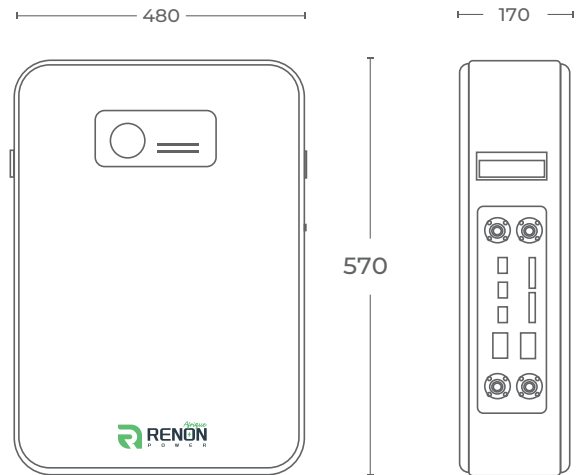

Battery

Battery Chemistry	Lithium Iron Phosphate
Cell Capacity (Ah)	100
Nominal Energy (kWh)	5.12
Default Voltage (V)	51.2
Voltage Range (V)	43.2~59.2
Max. Operation Current (A)	95
Primary Overcurrent Protection (A)	98@10S
Secondary Overcurrent Protection (A)	120@2S
Max. Charging Voltage (V)	58.4
Discharge Cut-off (V)	43.2
Recommended Charging Voltage (V)	56.8

General Parameters

Parallel Capacity	Maximum 32 units
Dimension (W*D*H)	480*170*570mm(18.9*6.7*22.4in)
Net Weight (Approximate)	54kg(119lb)
Storage Conditions	-20°C to 55°C/-4 °F to 131°F (0°C to 35°C/32 °F to 95°F Recommended) Up to 90%RH, non-condensing Initial SoC: 50%
Operating Temperature	Discharge: -20°C to 50°C/-4°F to 122°F Charge: 0°C to 50°C/32°F to 122°F
Cooling	Natural Cooling
Max. Altitude	3000m (9843ft)
Service Life	8000 times
Communication	RS485/CAN/WiFi

System Layout

System Characteristic

BESS Compliances	IEC 62619, UN 38.3, UL1973 [1], CE-RED
Installation Method	Wall Mounting
Installation Scene	Indoor
Enclosure	IP20
Warranty	5 Years + 5 Years^[2]