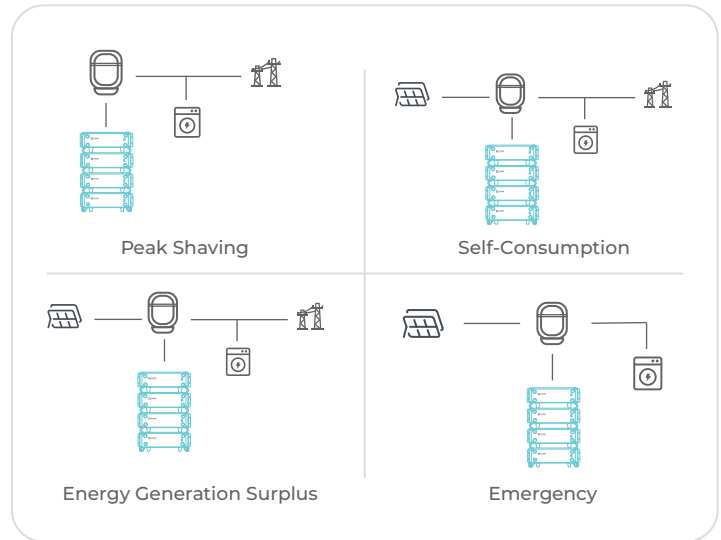

Battery

Battery Chemistry	Lithium Iron Phosphate
Cell Capacity (Ah)	100
Nominal Energy (kWh)	5.12
Default Voltage (V)	51.2
Voltage Range (V)	43.2~59.2
Max. Operation Current (A)	95
Primary Overcurrent Protection (A)	98@10S
Secondary Overcurrent Protection (A)	120@2S
Max. Charging Voltage (V)	58.4
Discharge Cut-off (V)	43.2
Recommended Charging Voltage (V)	56.8

General Parameters

Parallel Capacity	Maximum 32units
Dimension(W*D*H)	440*420*132mm (17.3*16.5*5.2 in)
Net Weight(Approximate)	45kg(99.2lb)

Storage Conditions   -20°C to 55°C/-4 °F to 131°F
(0°C to 35°C/32 °Fto 95°F Recommended)
Up to 90%RH, non-condensing
Initial SoC: 50%

Operating Temperature   Discharge: -20°C to 50°C/-4°F to 122°F
Charge: 0°C to 50°C/32°F to 122°F

Cooling   Natural Cooling

Max. Operating Altitude   3000 m(9843ft)

Service Life   8000 times

Communication   RS485/CAN/WiFi

System Layout

System Characteristics

Battery Compliances	IEC 62619, UN 38.3, UL1973^[1], CE-RED
Installation Method	Rack Mounting
Installation Scene	Indoor
Enclosure	IP20
Warranty	5 Years + 5 Years^[2]

[1] Pending Certification

[2] Please refer to the warranty manual for details