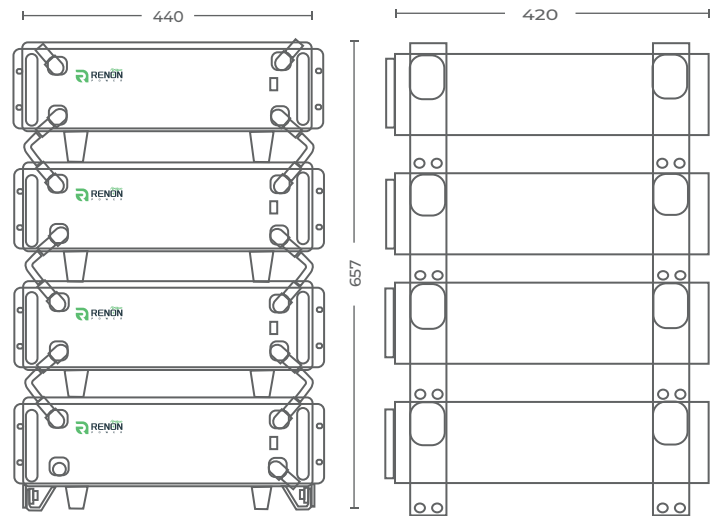

Battery

Battery Chemistry	Lithium Iron Phosphate
Cell Capacity (Ah)	100
Nominal Energy (kWh)	5.12
Default Voltage (V)	51.2
Voltage Range (V)	43.2~59.2
Max. Operation Current (A)	95
Primary Overcurrent Protection (A)	98@10S
Secondary Overcurrent Protection (A)	120@2S
Max. Charging Voltage (V)	58.4
Discharge Cut-off (V)	43.2
Recommended Charging Voltage (V)	56.8

General Parameters

Parallel Capacity	Maximum 32units
Dimension(W*D*H)	440*420*132mm (17.3*16.5*5.2 in)
Net Weight(Approximate)	45kg(99.2lb)

Storage Conditions   -20°C to 55°C/-4 °F to 131°F
(0°C to 35°C/32 °Fto 95°F Recommended)
Up to 90%RH, non-condensing
Initial SoC: 50%

Operating Temperature   Discharge: -20°C to 50°C/-4°F to 122°F
Charge: 0°C to 50°C/32°F to 122°F

Cooling   Natural Cooling

Max. Operating Altitude   3000 m(9843ft)

Service Life   8000 times

Communication   RS485/CAN/WiFi

System Layout

System Characteristics

Battery Compliances	IEC 62619, UN 38.3, UL1973^[1], CE-RED
Installation Method	Rack Mounting
Installation Scene	Indoor
Enclosure	IP20
Warranty	5 Years + 5 Years^[2]

[1] Pending Certification

[2] Please refer to the warranty manual for details