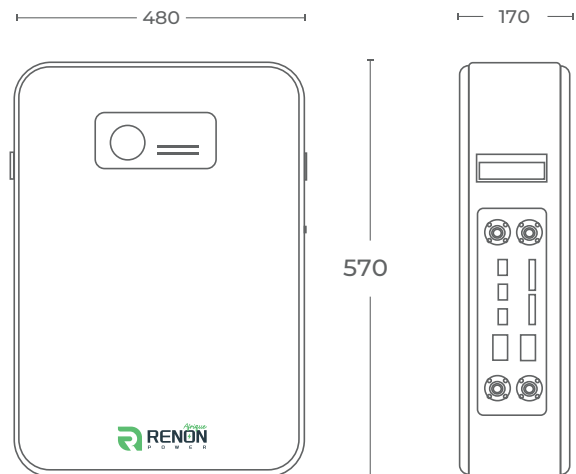

Battery

Battery Chemistry	Lithium Iron Phosphate
Cell Capacity (Ah)	100
Nominal Energy (kWh)	5.12
Default Voltage (V)	51.2
Voltage Range (V)	43.2~59.2
Max. Operation Current (A)	95
Primary Overcurrent Protection (A)	98@10S
Secondary Overcurrent Protection (A)	120@2S
Max. Charging Voltage (V)	58.4
Discharge Cut-off (V)	43.2
Recommended Charging Voltage (V)	56.8

General Parameters

Parallel Capacity	Maximum 32 units
Dimension (W*D*H)	480*170*570mm(18.9*6.7*22.4in)
Net Weight (Approximate)	54kg(119lb)
Storage Conditions	-20°C to 55°C/-4 °F to 131°F (0°C to 35°C/32 °F to 95°F Recommended) Up to 90%RH, non-condensing Initial SoC: 50%
Operating Temperature	Discharge: -20°C to 50°C/-4°F to 122°F Charge: 0°C to 50°C/32°F to 122°F
Cooling	Natural Cooling
Max. Altitude	3000m (9843ft)
Service Life	8000 times
Communication	RS485/CAN/WiFi

System Layout

System Characteristic

BESS Compliances	IEC 62619, UN 38.3, UL1973 [1], CE-RED
Installation Method	Wall Mounting
Installation Scene	Indoor
Enclosure	IP20
Warranty	5 Years + 5 Years^[2]